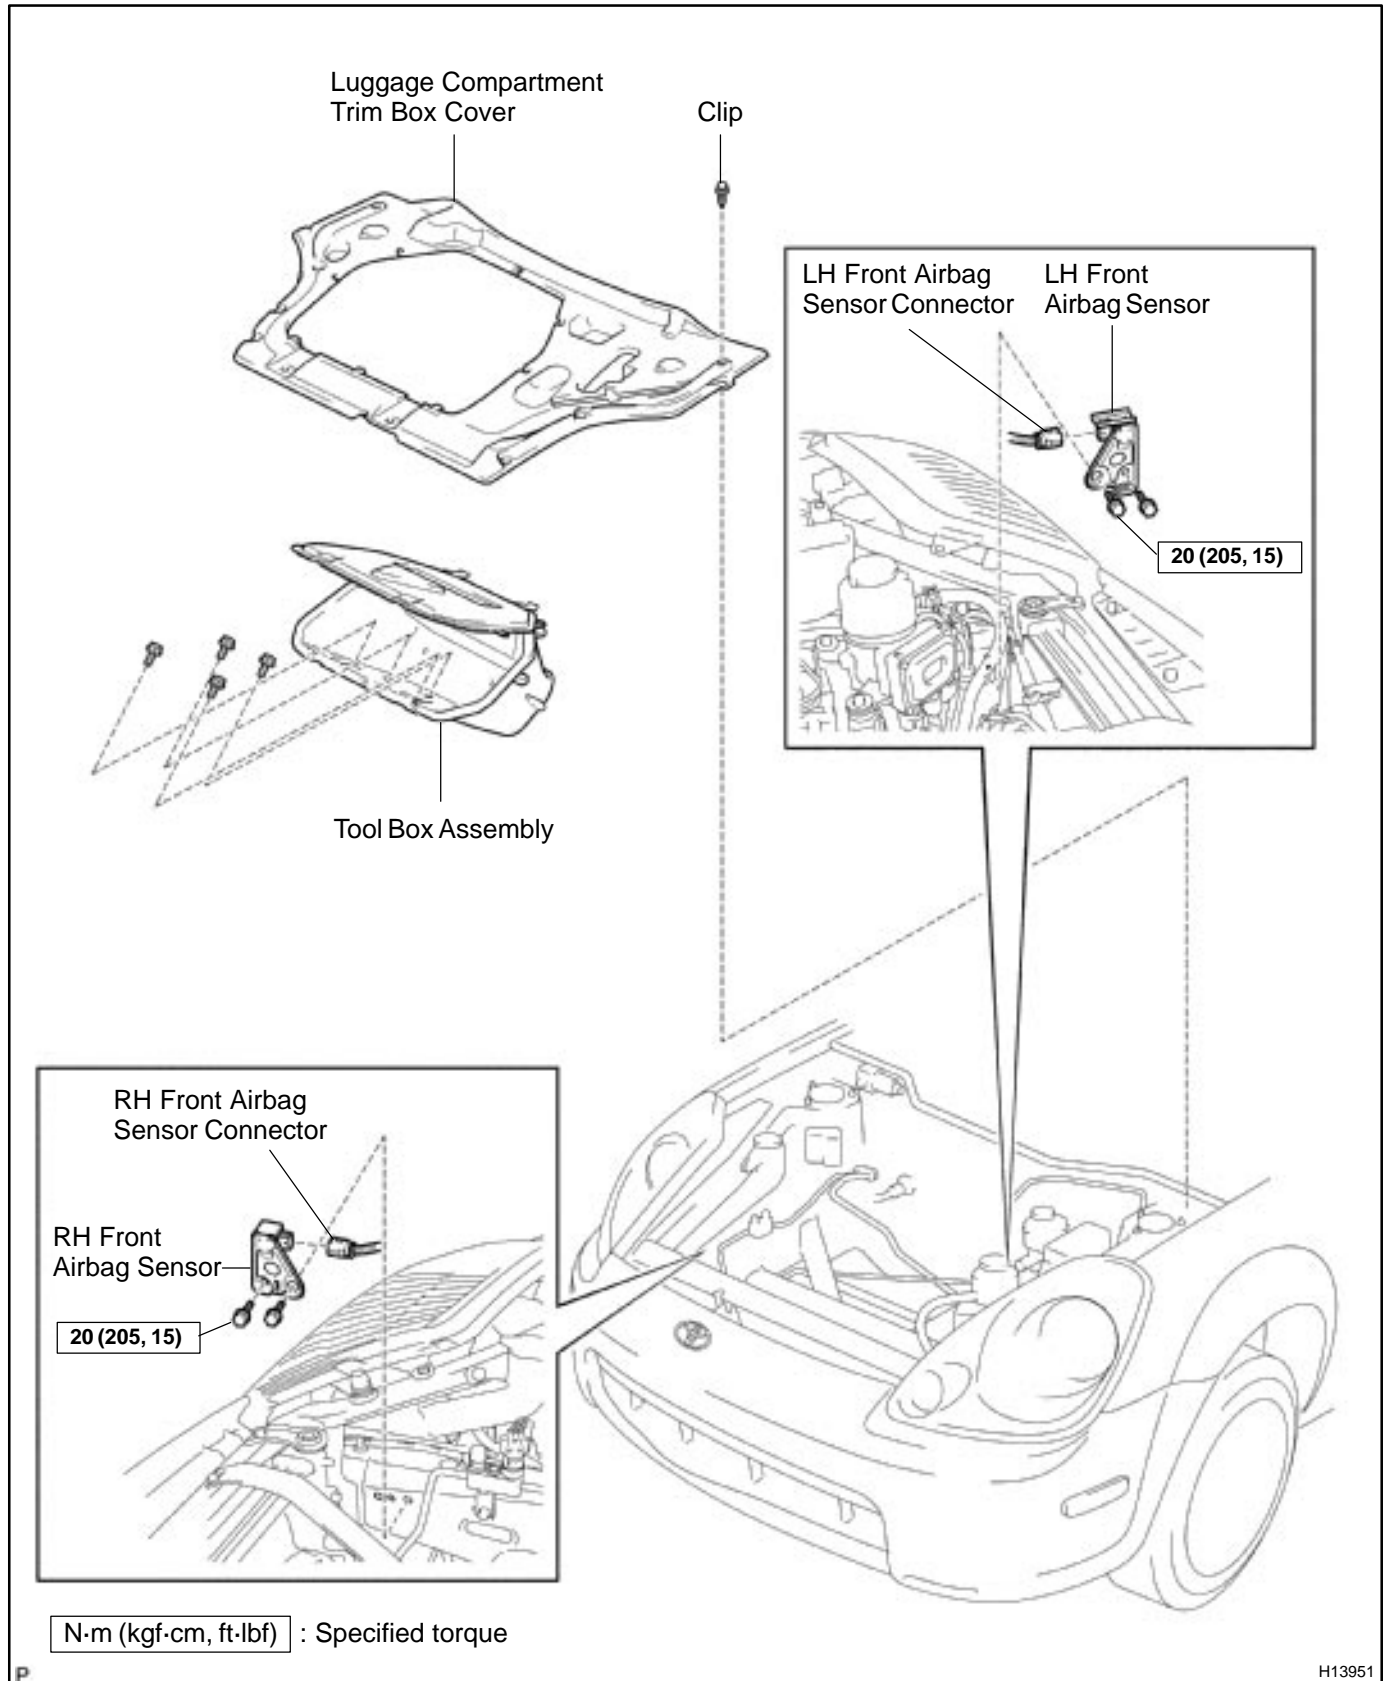

FRONT AIRBAG SENSOR COMPONENTS

RS0KD-02

H13951